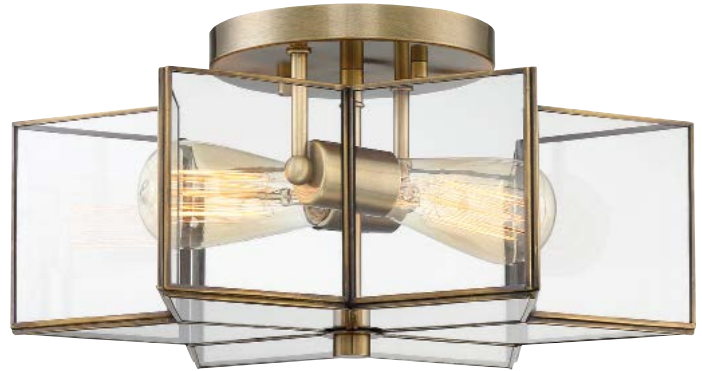

4V

4V/4V

FEATURES:

- multi chambered, fusion welded, extruded vinyl frame THERMAL resistant
- tilt in removable bottom sash
- sill combined slope and weep system
- integral pre-punched nail fin-weather tight barrier
- dual weatherstrip, dual pane 5/8" insulated glass

FLOOD LIGHTS
13-FL2ABZ
 Architectural
 Bronze Finish
 9"W x 6"H x 6"

FL524-13
 Light Kit - Optional
 English Bronze Finish
 8-1/4"W x 7"H
 2E 60W
 Satin White Glass

UPGRADE OPTIONS

DALTON HOMES

UPGRADE OPTIONS - FLUSH/SEMI-FLUSH

GROVE
6-1501-2-13
2-Light Semi-Flush
English Bronze Finish
14"W x 11-3/4"H
2E 100W
Cream Fabric Shade

STELLA
M60021NB
16" Flush Mount
Natural Brass Finish
16"W x 7"H
2E 60W
Clear Glass

CASSIE
M60008BN
Semi-Flush Mount
Brushed Nickel Finish
13"W x 10"H
2E 100W
White Fabric