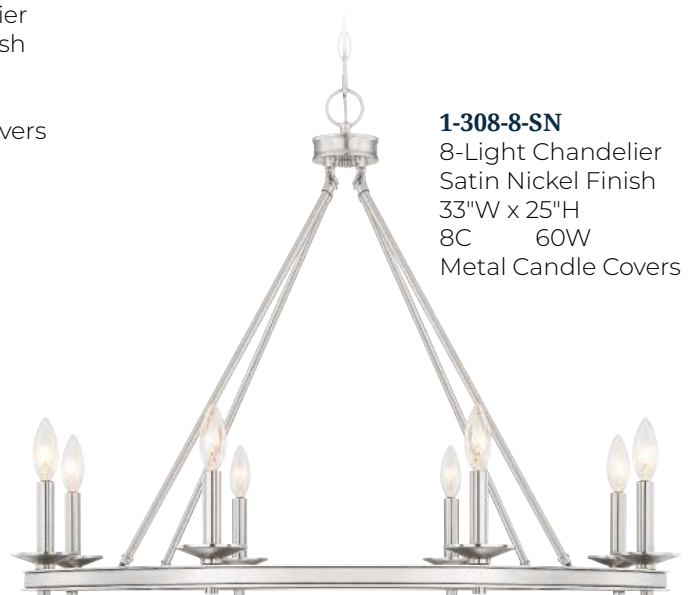

1-308-8-SN
8-Light Chandelier
Satin Nickel Finish
33"W x 25"H
8C 60W
Metal Candle Covers