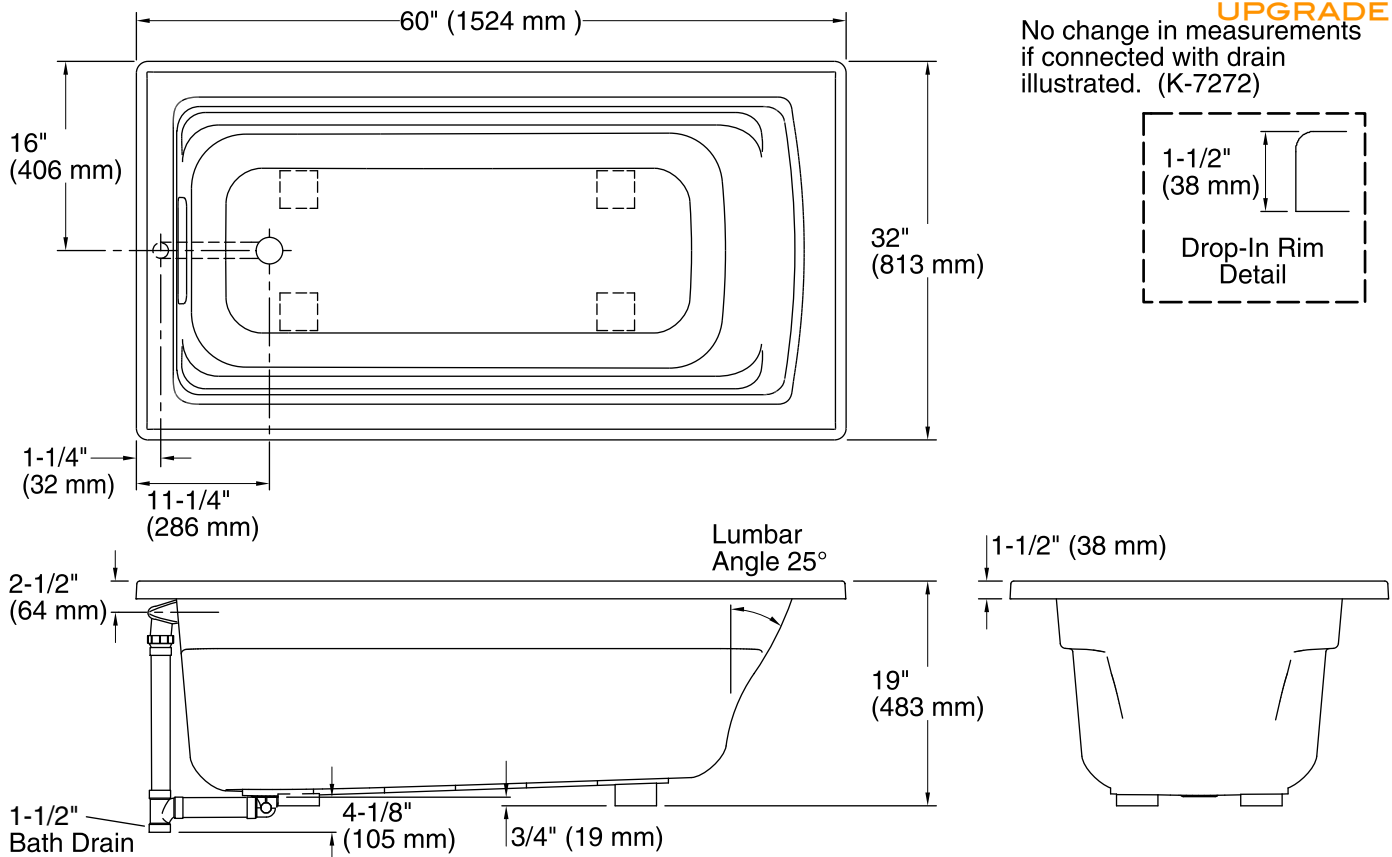

No change in measurements if connected with drain illustrated. (K-7272)

Technical Information

All product dimensions are nominal.

Installation:	Drop-in
Drain location:	End
Basin area, bottom:	45-1/8" x 19-11/16" (1146 mm x 500 mm)
Basin area, top:	52-3/4" x 25-5/16" (1340 mm x 643 mm)
Weight:	70 lbs (31.8 kg)
Minimum floor load:	44 lbs/ft² (214.8 kg/m²)
Water depth:	15" (381 mm)
Water capacity:	58 gal (219.6 L)
Cutout:	Drop-in, 58-1/2" x 30-1/2" (1486 mm x 775 mm)
Minimum flat for door:	2-3/16" (56 mm)

Notes

- Measure your actual product for rough-in details.
- Install this product according to the installation instructions.
- The hot water supply should be 70% of the capacity of the bath or greater. Installations will vary.
- ADA compliant when installed to the specific requirements of these regulations.