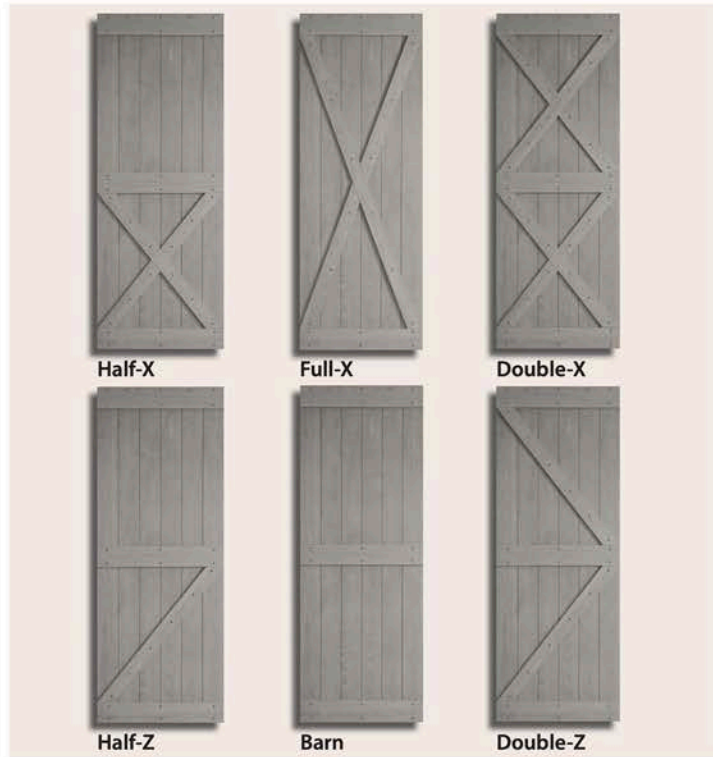

INTERIOR: BARN DOORS

UPGRADES

10 BARN DOOR COLLECTION

Barn Door Hardware

Top Mount Strap Kit

Straight Strap Kit

Bent Strap Kit

Single Bypass Bracket Kit

Handle Kit

Stock Number   Finish
BDH001-MB   Matte Black

Handle Kit

Stock Number   Finish
BDSH001-SS   Stainless

Handle Kit

Flush Pull Kit

Easy Clip Soft Close Kit

Privacy Latch Kit

Single Floor Guide Kit

Stock Number
BD750

Stainless Steel

Matte Black