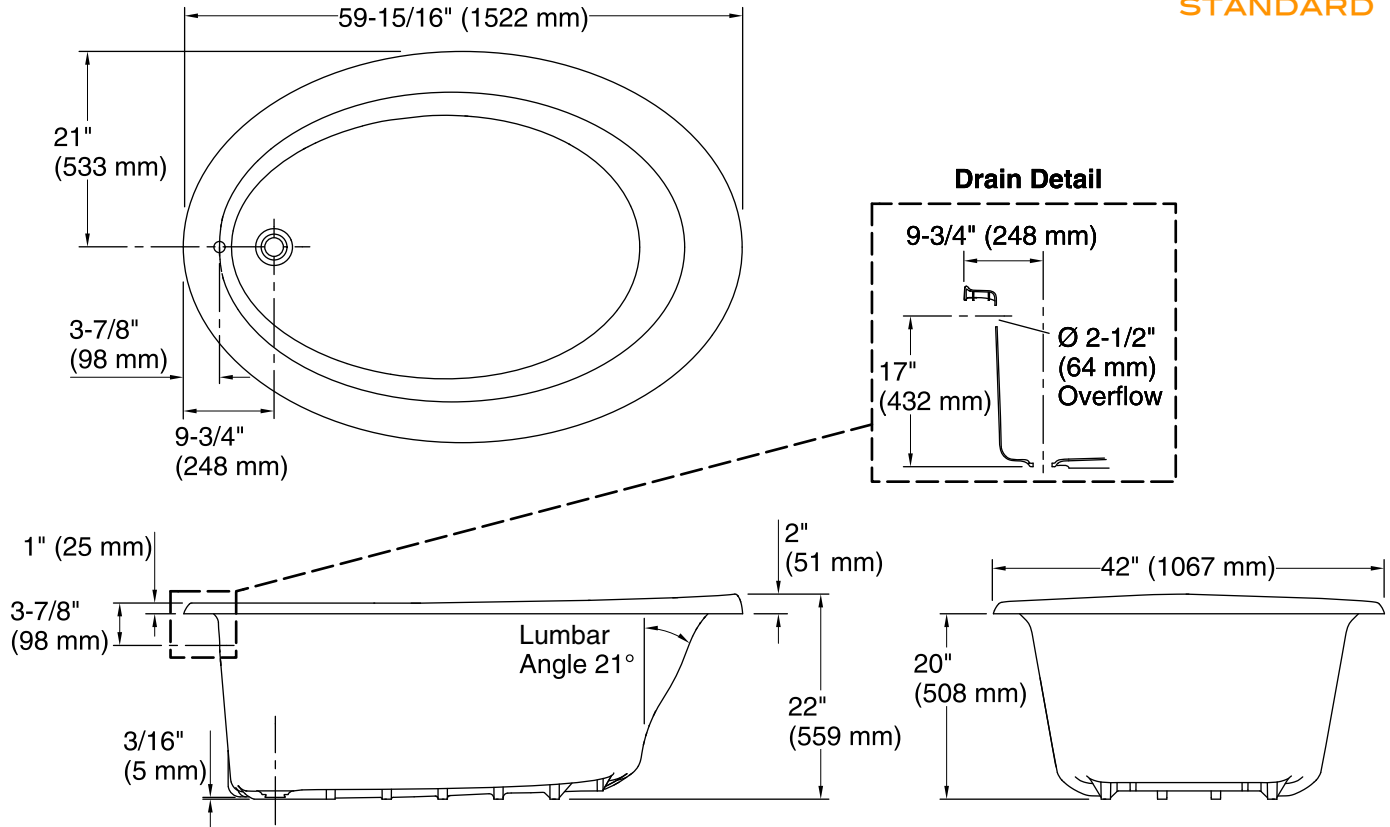

Technical Information

All product dimensions are nominal.

- Installation: Drop-in
- Drain location: End
- Basin area, bottom: 38-5/8" x 24-1/2" (980 mm x 622 mm)
- Basin area, top: 58-1/16" x 39-9/16" (1475 mm x 1005 mm)
- Water depth: 15" (381 mm)
- Water capacity: 68 gal (257.4 L)

Notes

Install this product according to the installation instructions.