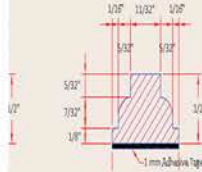

FRONT DOOR:

STANDARD

3080 3/4 Lite 1 Panel for SDL

Mahogany Door

Size Stock Number
30" M34LE1P2680NRM
32" M34LE1P2880NRM
36" M34LE1P3080NRM

No Raised Moulding

Mahogany TDL Sidelite

14" M34SLE1080NRM

No Raised Moulding

Glass

Clear Low-E Insulated

Divided Lite Bar