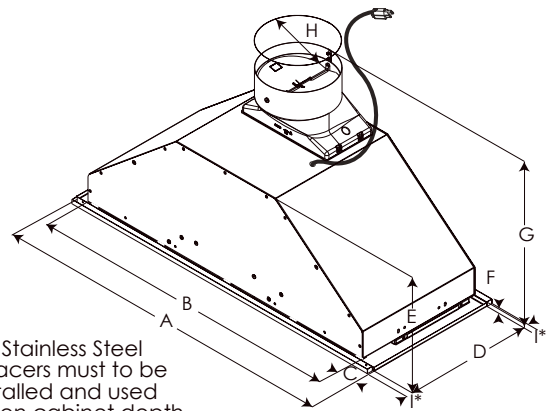

I* - Stainless Steel Spacers must be installed and used when cabinet depth is greater than 12".

	EAS422SS	EAS428S1
A	22$\frac{1}{4}$" (57.1 cm)	28$\frac{1}{4}$" (71.8 cm)
B	19$\frac{1}{16}$" (50 cm)	26" (66 cm)
C	1$\frac{3}{64}$" (2.9 cm)	
D	10$\frac{3}{4}$" (27.3 cm)	
E	9$\frac{17}{32}$" (24.2 cm)	
F	5$\frac{1}{16}$" (.85 cm)	
G	14$\frac{9}{16}$" (37 cm)	
H	6" (15.2 cm)	
I*	1$\frac{1}{2}$" (1.27 cm)