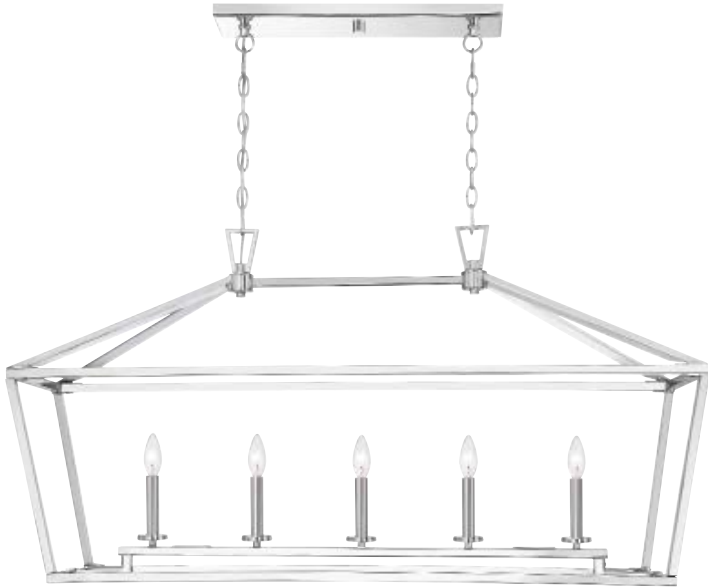

1-305-6-44

6-Light Chandelier
Classic Bronze Finish
28"W x 17-1/2"H
Adj H 17-1/2" - 74"
6C 60W
30° Swivel
White Fabric Shades
Metal Candle Covers

1-305-6-89

6-Light Chandelier
Matte Black Finish
28"W x 17-1/2"H
Adj H 17-1/2" - 74"
6C 60W
30° Swivel
White Fabric Shades
Metal Candle Covers

1-305-6-109

6-Light Chandelier
Polished Nickel Finish
28"W x 17-1/2"H
Adj H 17-1/2" - 74"
6C 60W
30° Swivel
White Fabric Shades
Metal Candle Covers

UPGRADE OPTIONS - DINING

1-324-5-109
5-Light Linear Chandelier
Polished Nickel Finish
44"L x 16"W x 23-1/2"H
5C 60W
Metal Candle Covers